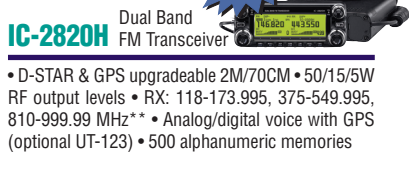

IC-2820H Dual Band FM Transceiver

- D-STAR & GPS upgradeable 2M/70CM • 50/15/5W RF output levels • RX: 118-173.995, 375-549.995, 810-999.99 MHz** • Analog/digital voice with GPS (optional UT-123) • 500 alphanumeric memories