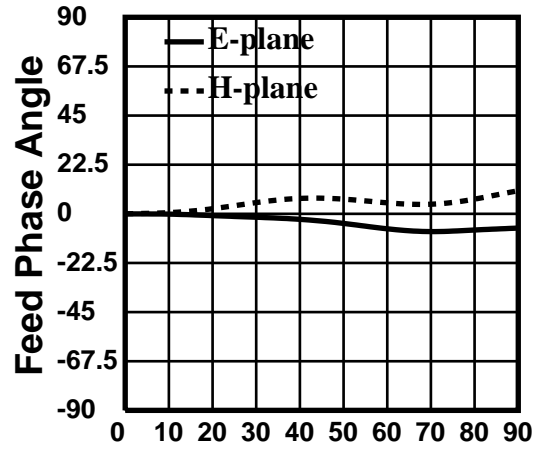

Chaparral style feed, 0.76λ dia horn projecting 0.26λ , by NEC2

Figure 8

Dish diameter = 22λ Feed diameter = 2.2λ