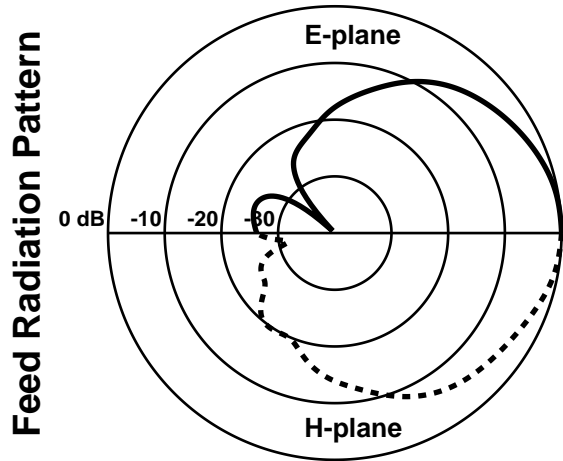

Chaparral style feed, 0.76λ dia horn projecting 0.26λ , by NEC2

Figure 8

Dish diameter = 22λ Feed diameter = 2.2λ